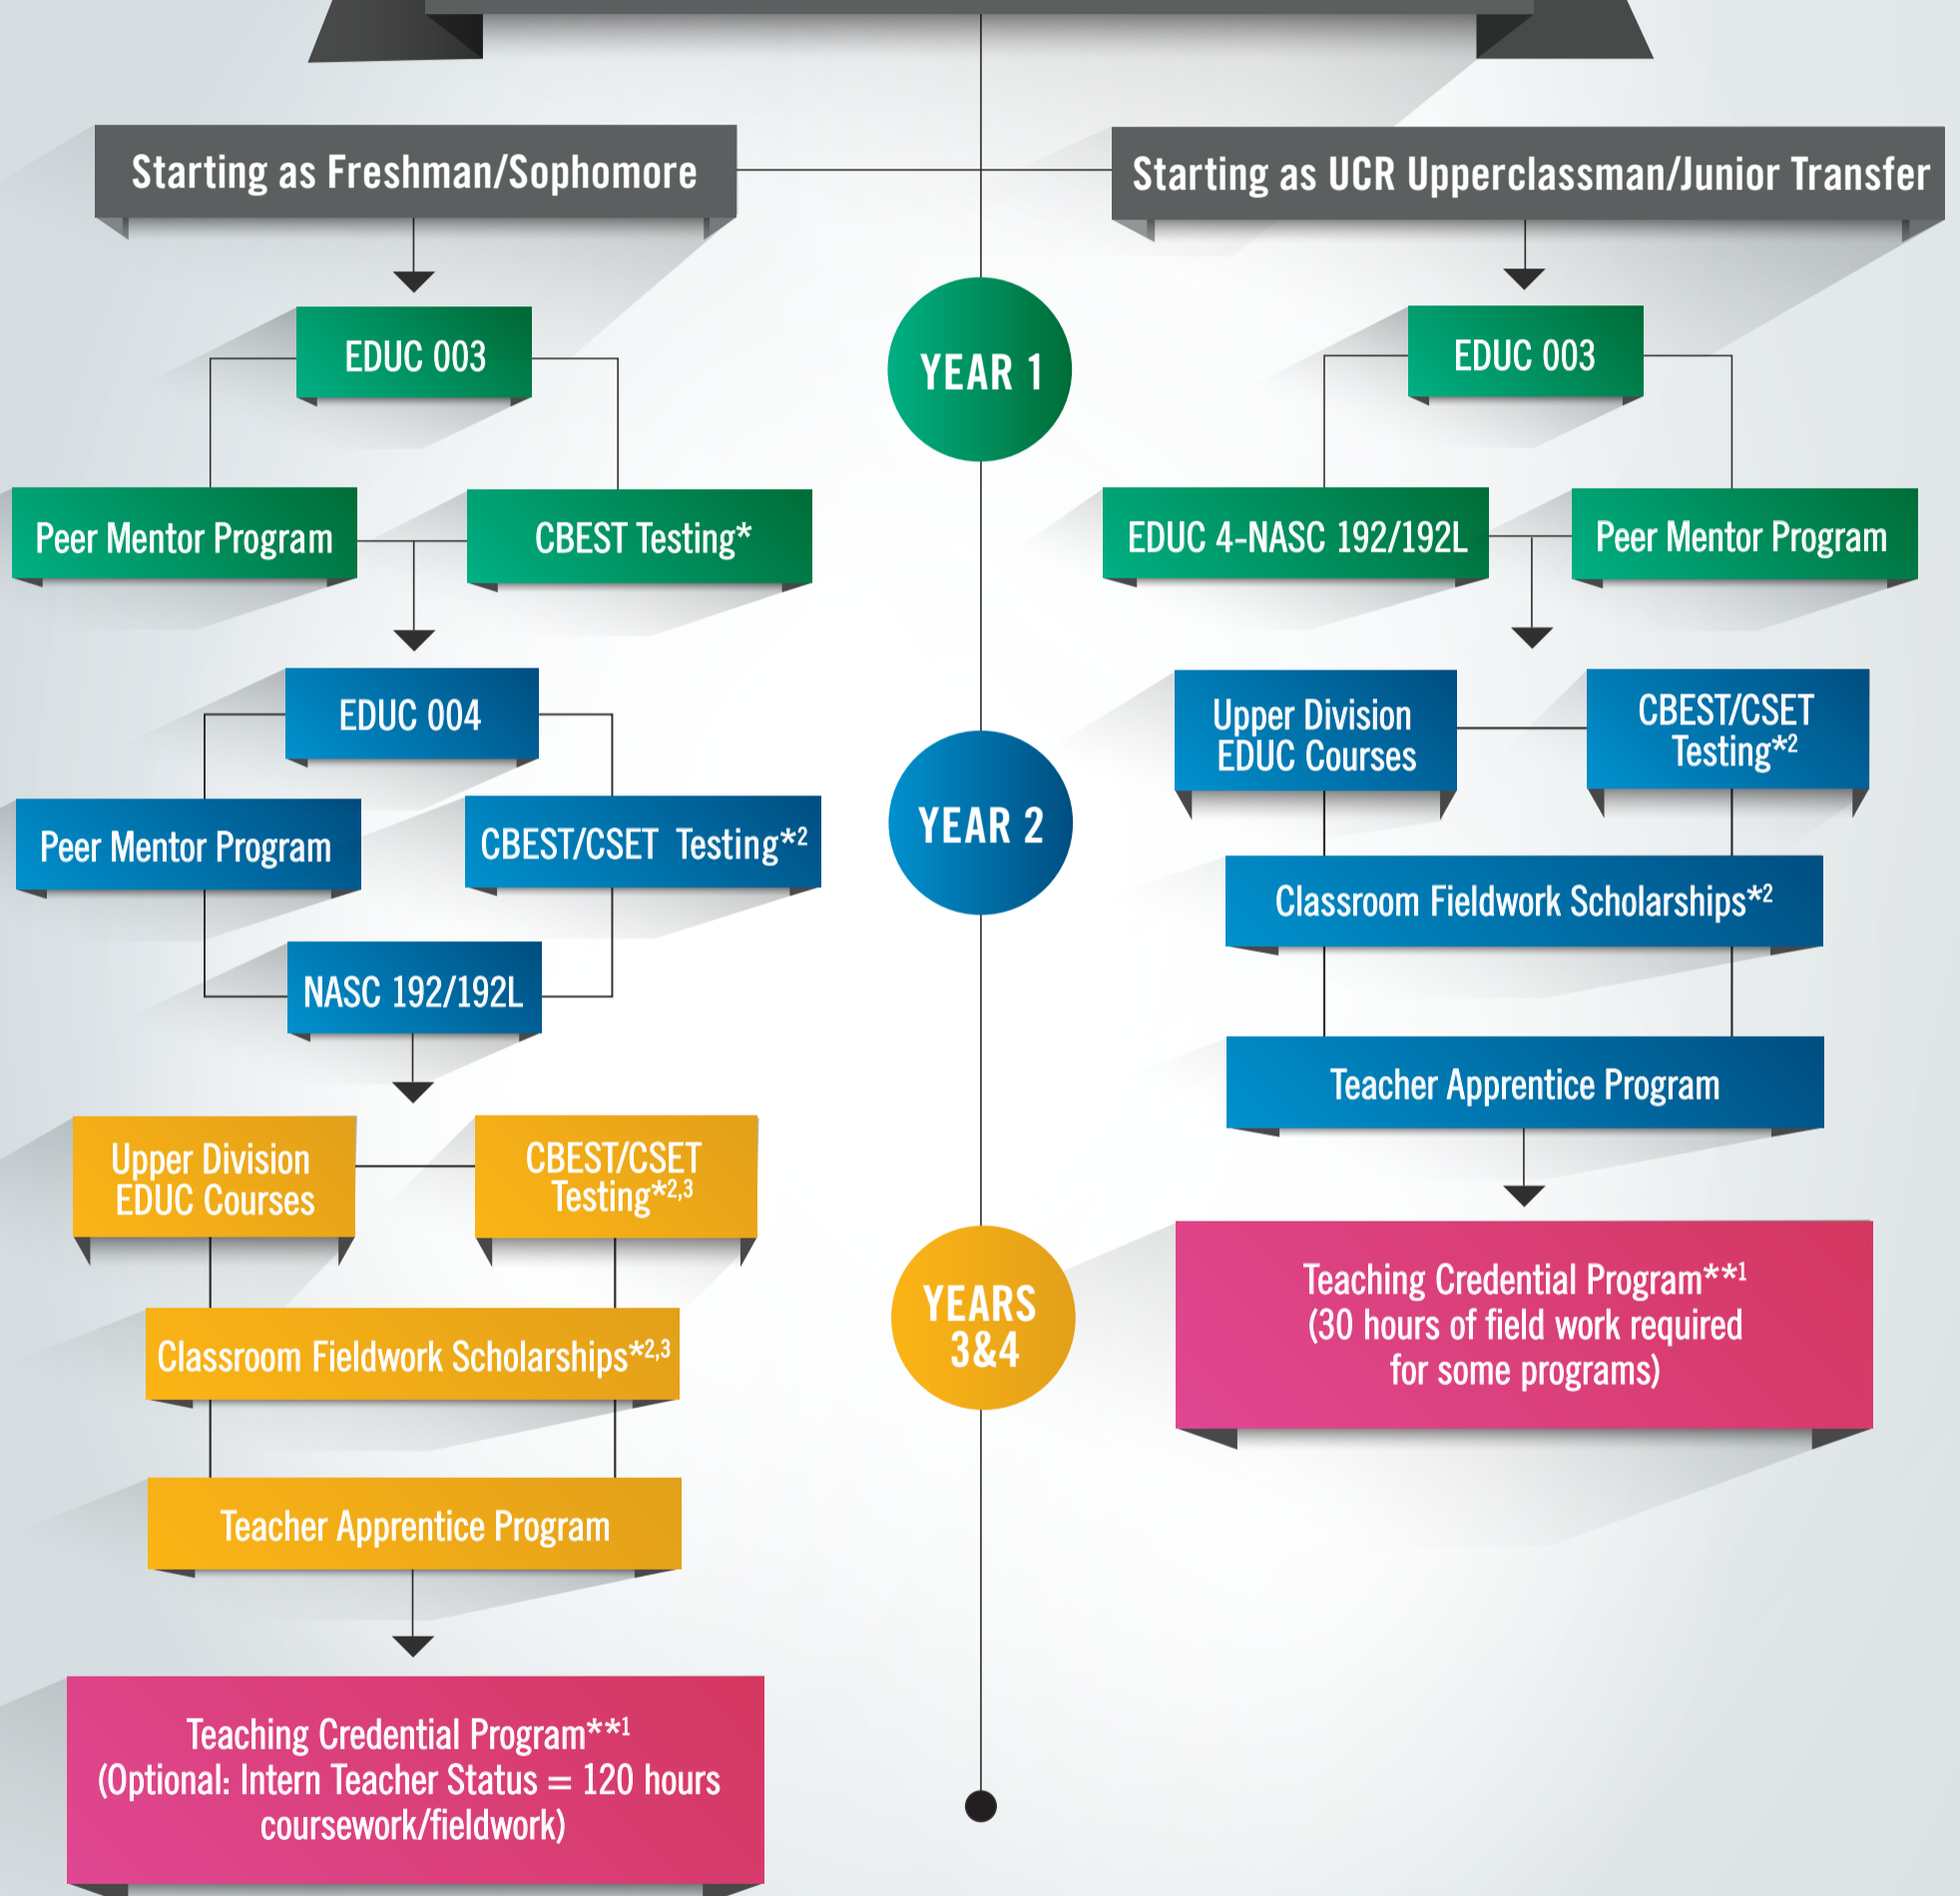

CalTeach-SMI Pathways to Teacher Credential Programs

Scholarships: Exam and Professional Reimbursements)
 3 = Tier III Scholarships (up to \$4,000) 2 = Tier II Scholarships (up to \$5,000) 1 = Tier I Scholarships (up to \$8,000)

* SMI Financial Resources—more details on <https://smi.ucr.edu>
 **Refer to specific teacher credential programs' admissions criteria for more details.